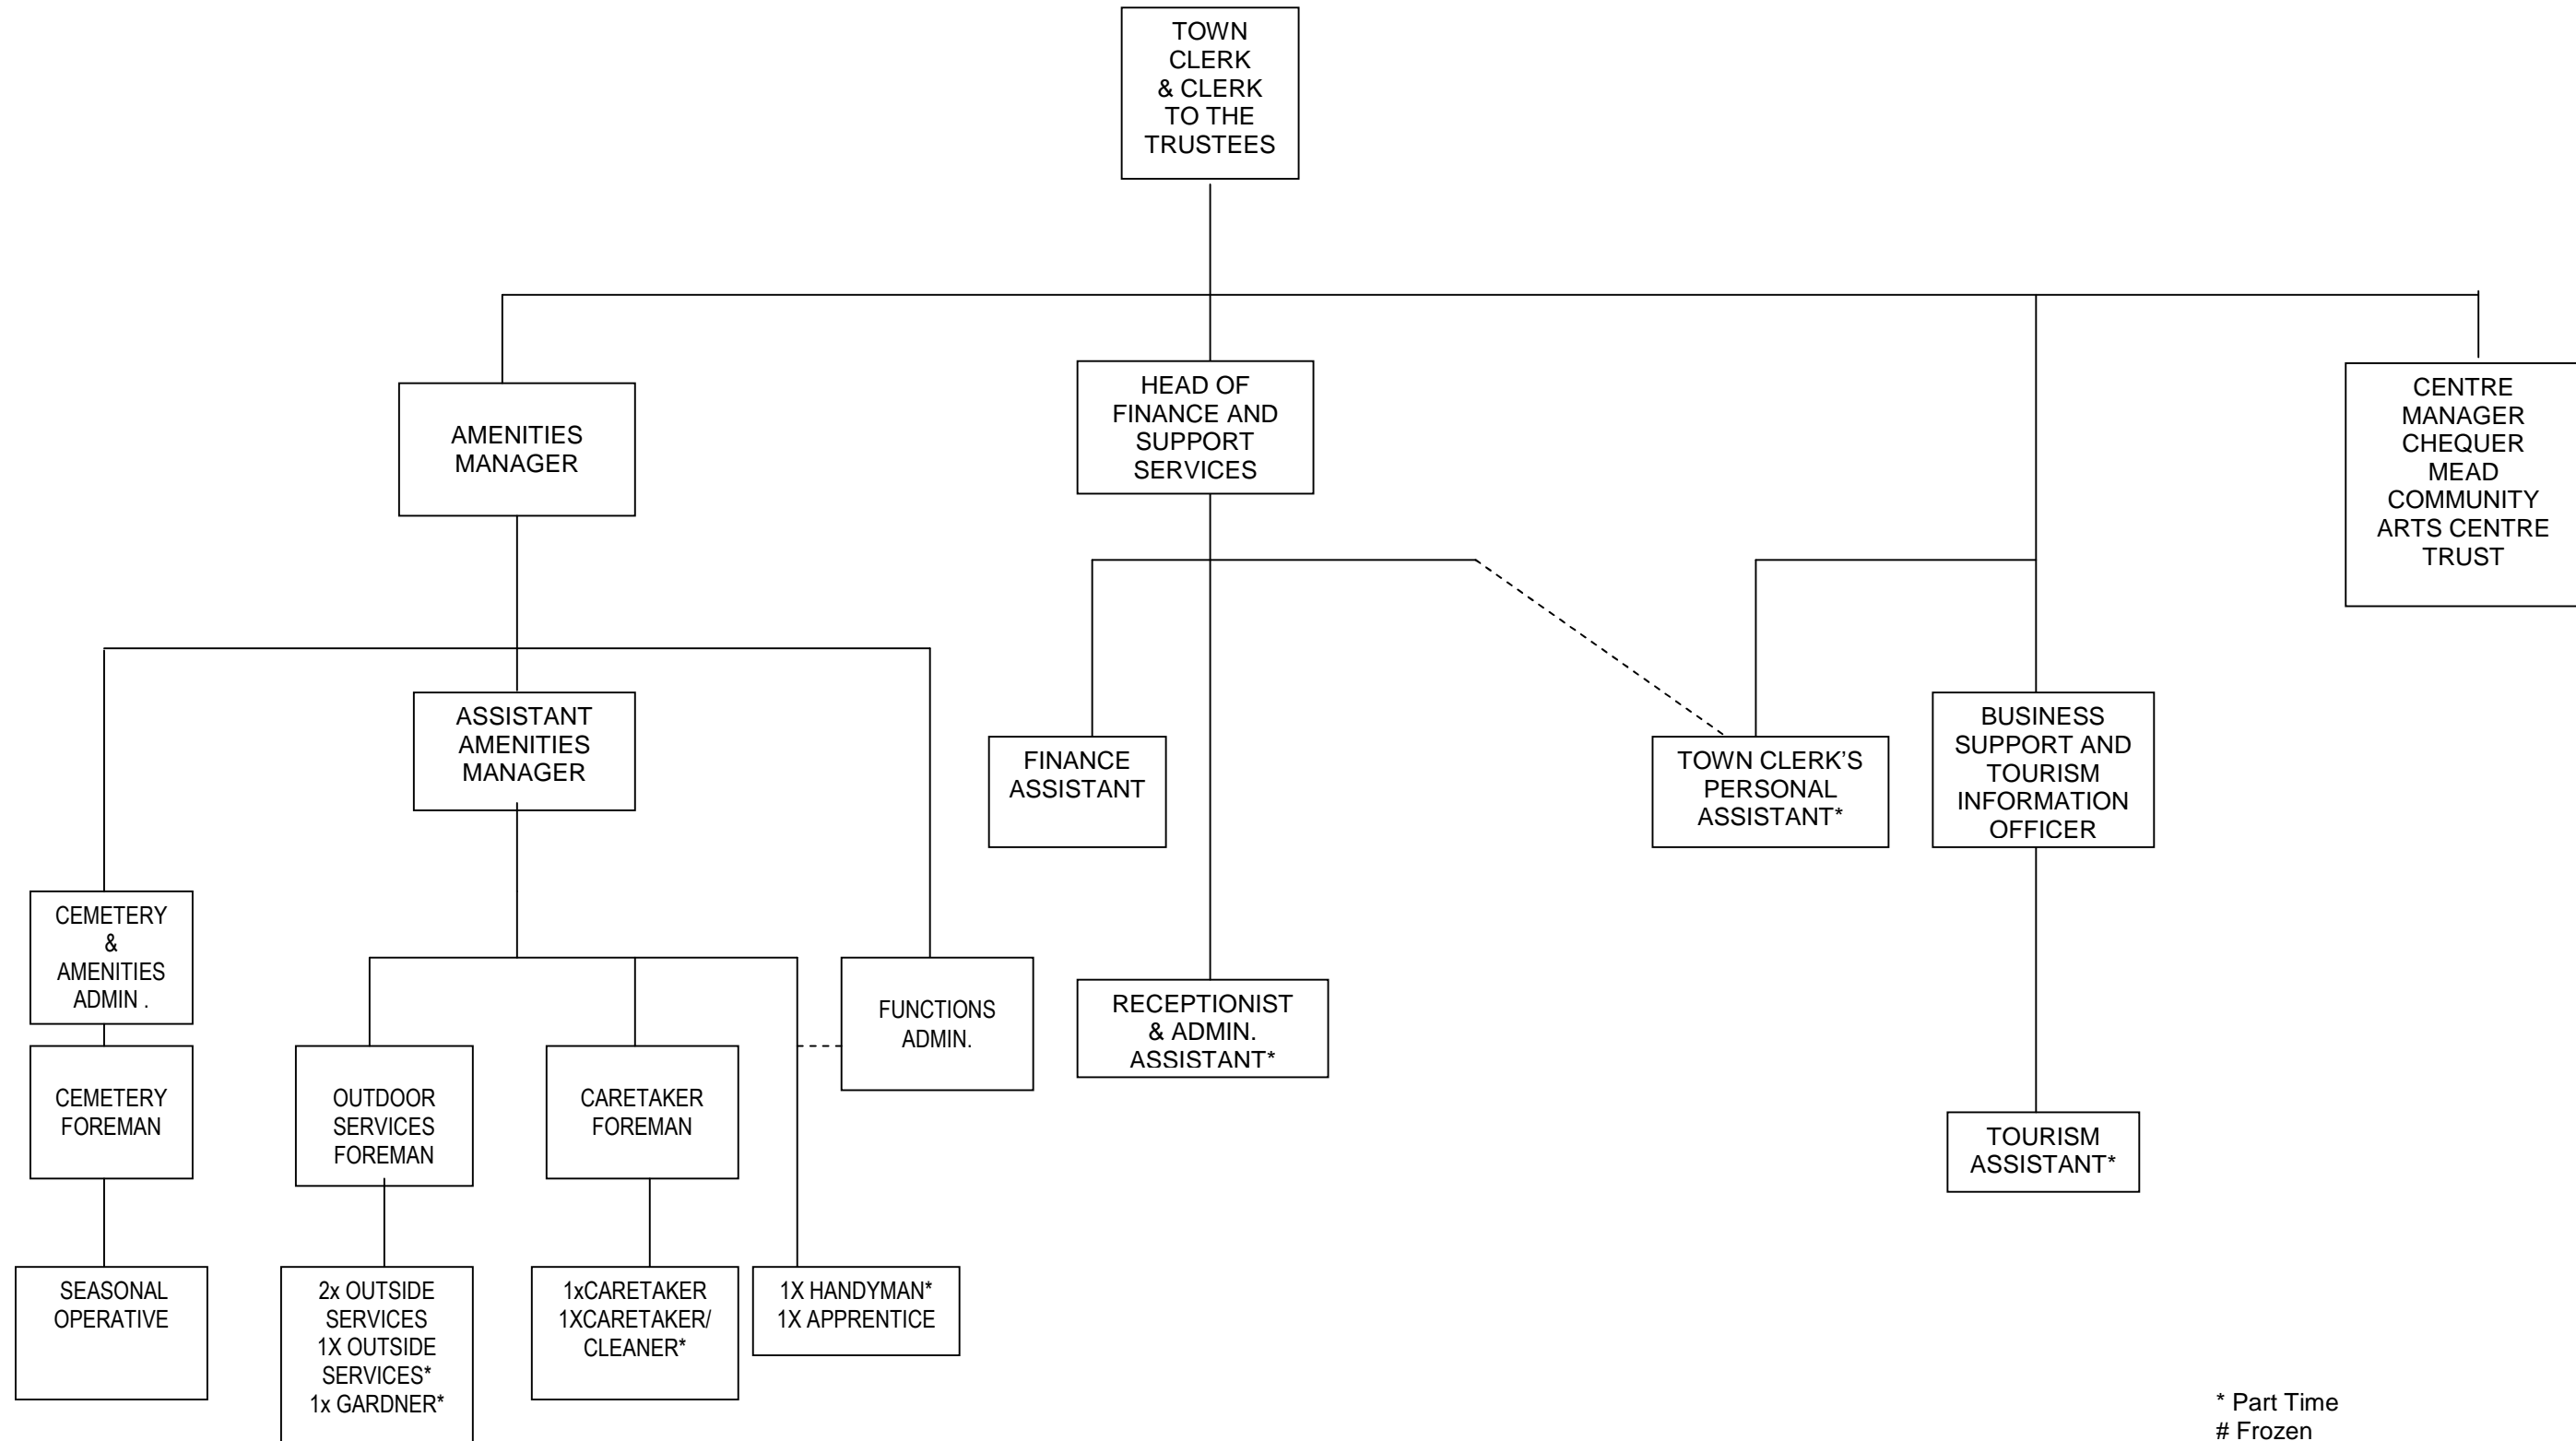

EAST GRINSTEAD TOWN COUNCIL - ESTABLISHMENT CHART FROM 1.4.2011

* Part Time
Frozen

Proposed Structure September 2012

* Part Time
Frozen