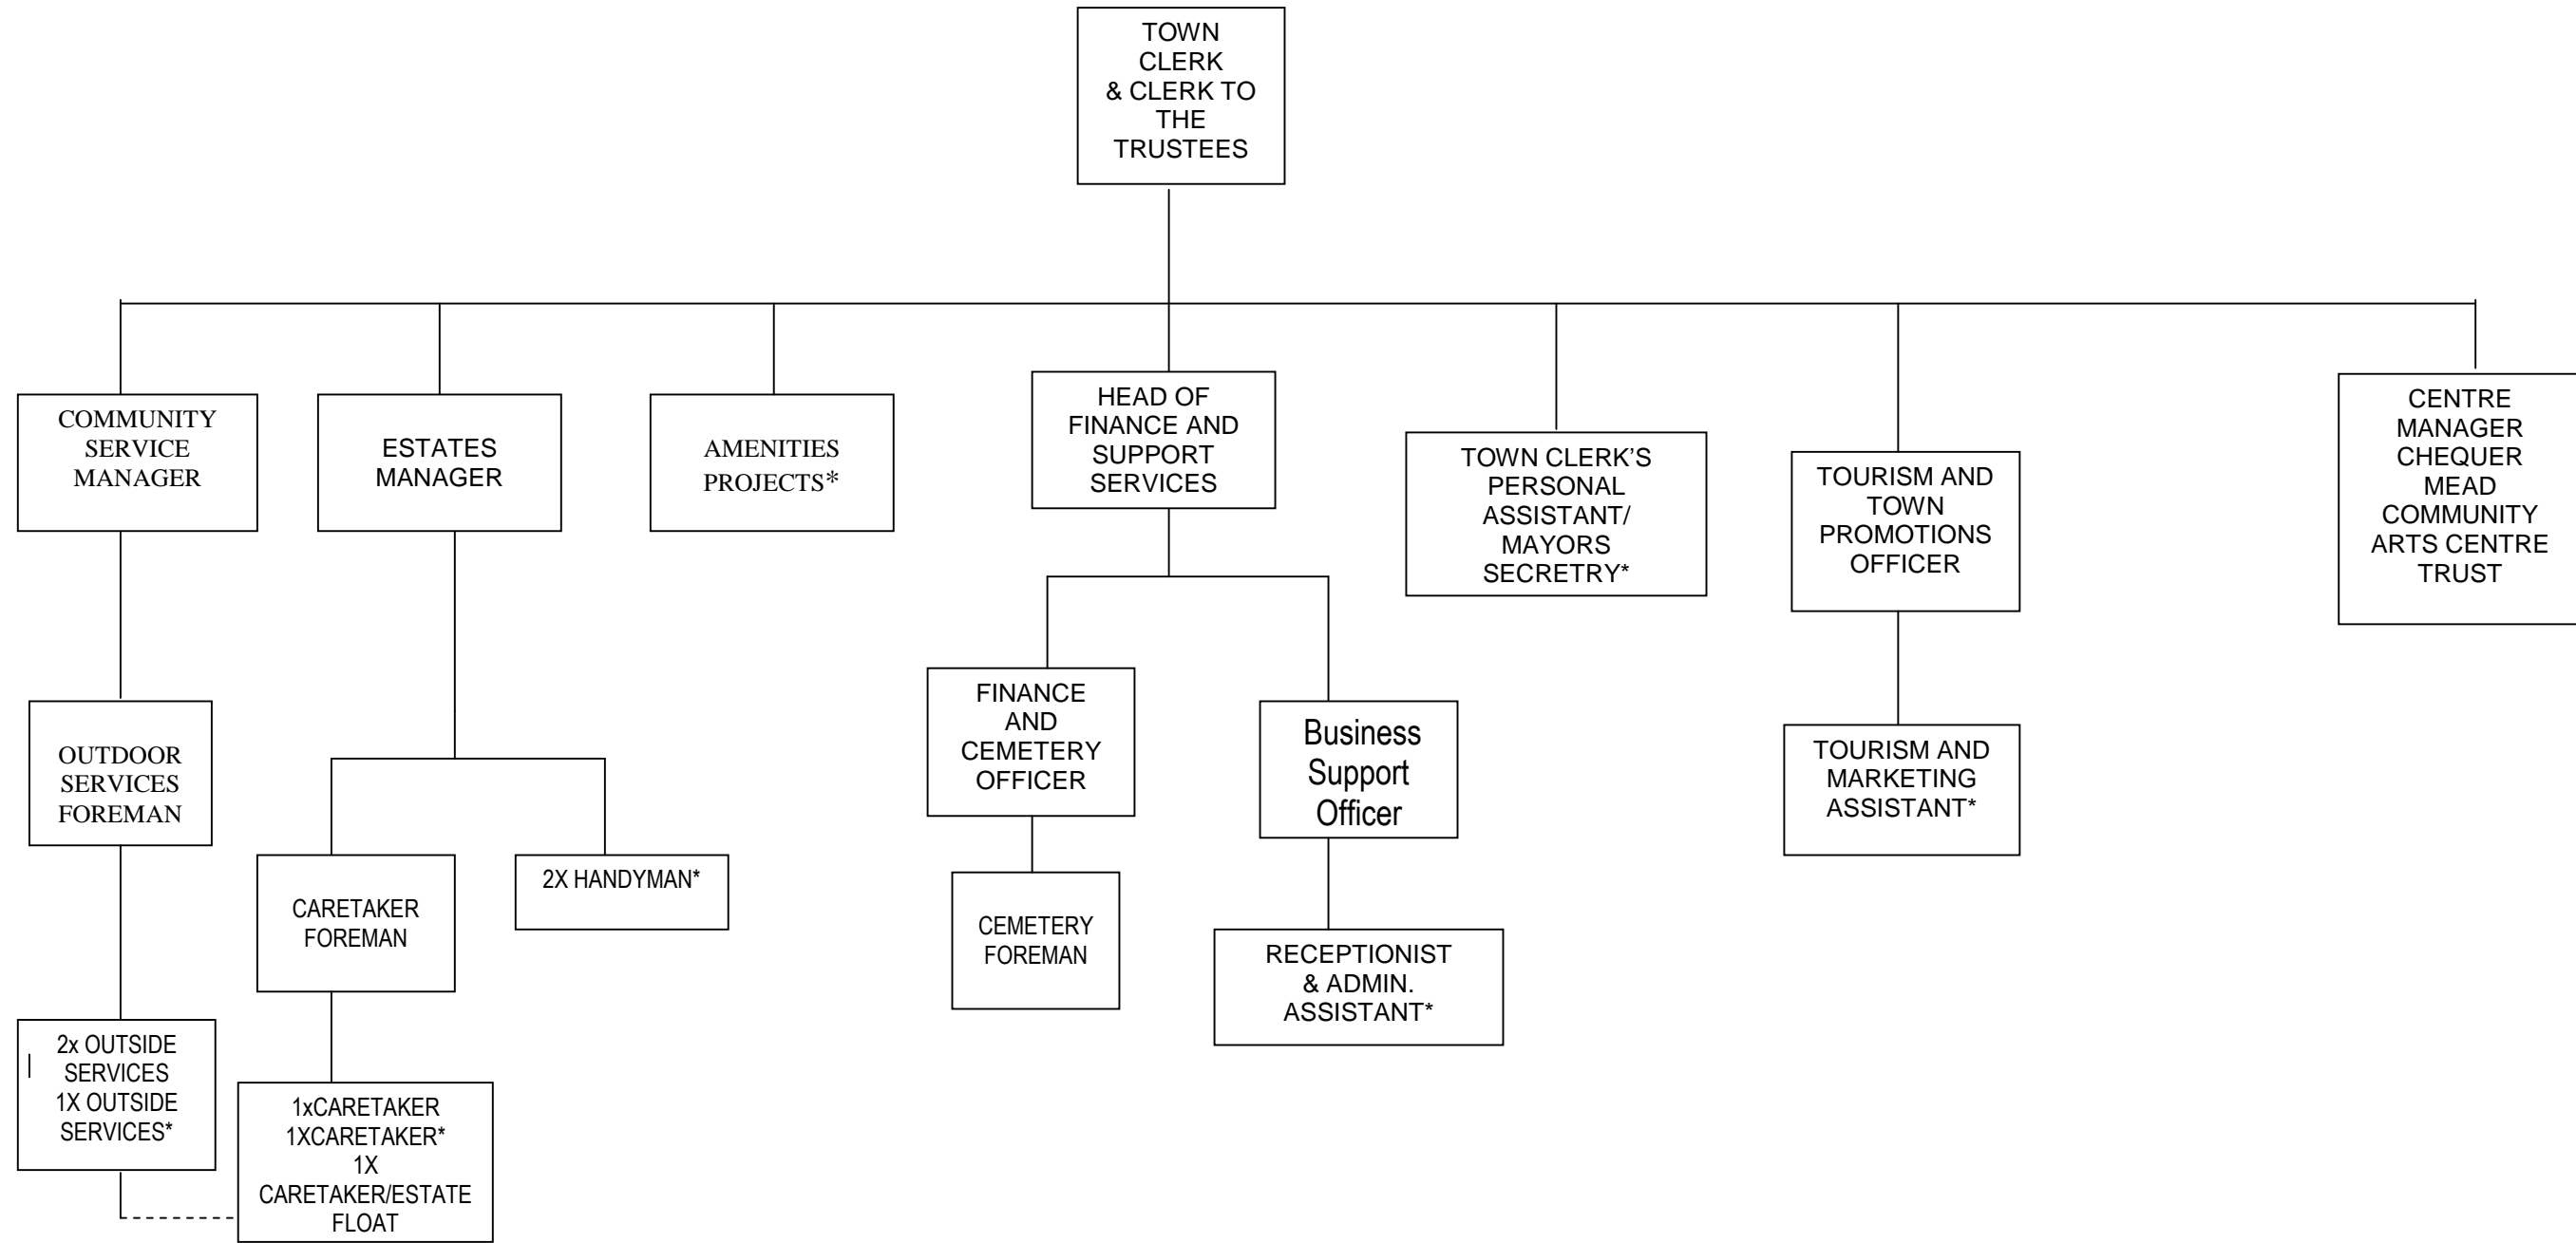

EAST GRINSTEAD TOWN COUNCIL - ESTABLISHMENT CHART FROM 1.4.2011

* Part Time
Frozen

Proposed Structure September 2012

* Part Time
Frozen